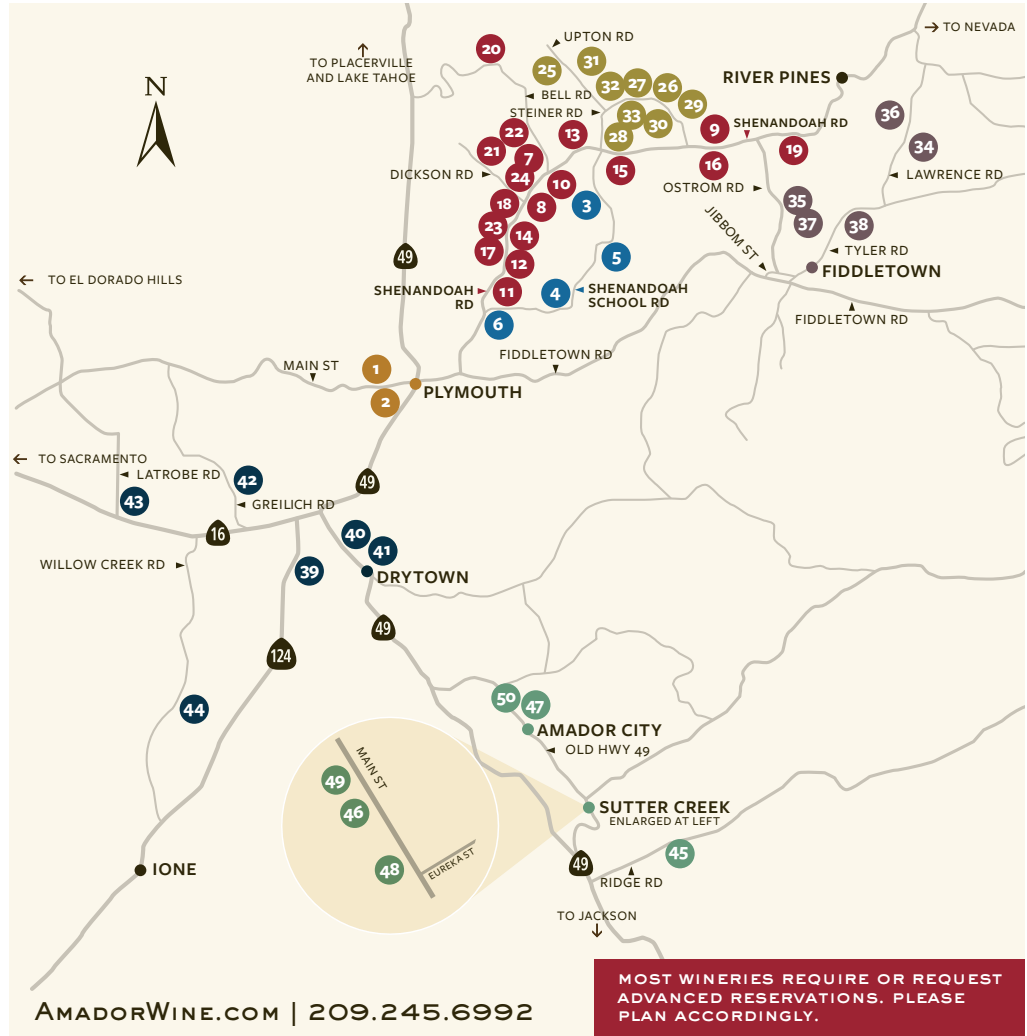

● STEINER ROAD

1. **25 Bella Grace Vineyards & Wine Cave**
   22715 Upton Rd., Plymouth, Fri–Sun, 11AM–4PM
2. **26 Charles Spinetta Winery** | 12557 Steiner Rd.,
   Plymouth, Mon 10AM–3PM; Thu–Sat 10AM–3PM

1. **27 Deaver Vineyards** | 12455 Steiner Rd., Plymouth,
   Daily 10:30AM–5PM
2. **28 Dillian Wines** | 12138 Steiner Rd., Plymouth,
   Fri–Sun 11AM–4PM
3. **29 Dobra Zemlja Winery** | 12505 Steiner Rd.,
   Plymouth, Daily 11AM–5PM (Mar–Oct) and
   11AM–4:30PM (Nov–Feb)
4. **30 Iron Hub Winery** | 12500 Steiner Rd., Plymouth,
   Thu–Mon 11AM–5PM
5. **31 Linsteadt Family Winery** | 23200 Upton Rd.,
   Plymouth, Fri–Sun 10:30AM–4:30PM by appt. only.
6. **32 Rombauer Vineyards** | 12225 Steiner Rd.,
   Plymouth, Daily 10AM–5PM
7. **33 Shenandoah Vineyards** | 12300 Steiner Rd.,
   Plymouth, Mon–Fri 10AM–4:30PM

● FIDDLETOWN

1. **34 Dianda Vineyards** | 22105 Lawrence Rd.,
   Fiddletown, Sat–Sun 11:30AM–5:30PM
2. **35 Lusso Della Terra** | 21390 Ostrom Rd.,
   Fiddletown, Fri–Sun 11AM–5PM
3. **36 Morse Wines and Il Gioiello Winery** | 22355
   Lawrence Rd., Fiddletown, Check website or call
   winery for hours.
4. **37 PleinAir Vineyards** | 21090 Ostrom Rd.,
   Fri–Sun 11AM–5PM
5. **38 Rubidoux Ridge Vineyards** | 15000 Tyler Rd.,
   Fri–Sun 11AM–5PM

● WEST END

1. **39 Convergence Vineyards** | 14650 Hwy. 124,
   Plymouth, Fri–Sun 10AM–5PM
2. **40 Drytown Cellars** | 16030 Hwy. 49, Drytown,
   Mon–Thu 11AM–4PM; Fri–Sun 10AM–5PM
3. **41 Feist Wines** | 15950 Hwy. 49, Drytown,
   Thu–Sun 11AM–Close
4. **42 Rancho Victoria** | 16920 Greulich Rd., Plymouth,
   Daily 11AM–5PM
5. **43 Sera Fina Cellars** | 17000 Latrobe Rd., Plymouth,
   Thu–Sun 10AM–4PM by appointment only.
6. **44 Tanis Vineyards** | 13120 Willow Creek Rd., Ione,
   Fri–Sun 10AM–5:30PM; Mon–Thu by appt.

● AMADOR CITY, SUTTER CREEK

1. **45 Avio Vineyards and Winery** | 14520 Ridge Rd.,
   Sutter Creek, Fri–Sun 11AM–5PM
2. **46 Bella Grace Sutter Creek Tasting Room**
   73 Main St., Sutter Creek, Daily 11AM–4PM
3. **47 Holgate Hill Winery** | 14204 Hwy. 49 #5,
   Amador City, Fri–Sat 12–6PM; Sun 12–4PM
4. **48 Le Mulet Rouge** | 59 Main St., Sutter Creek,
   Thu–Mon 11AM–6PM
5. **49 Scott Harvey Sutter Creek Tasting Rm.**
   79 Main St., Sutter Creek, Daily 12PM–4PM
6. **50 The End of Nowhere** | 14204 Main St.,
   Amador City, Fri–Sat 11AM–8PM, Sun 11AM–6PM