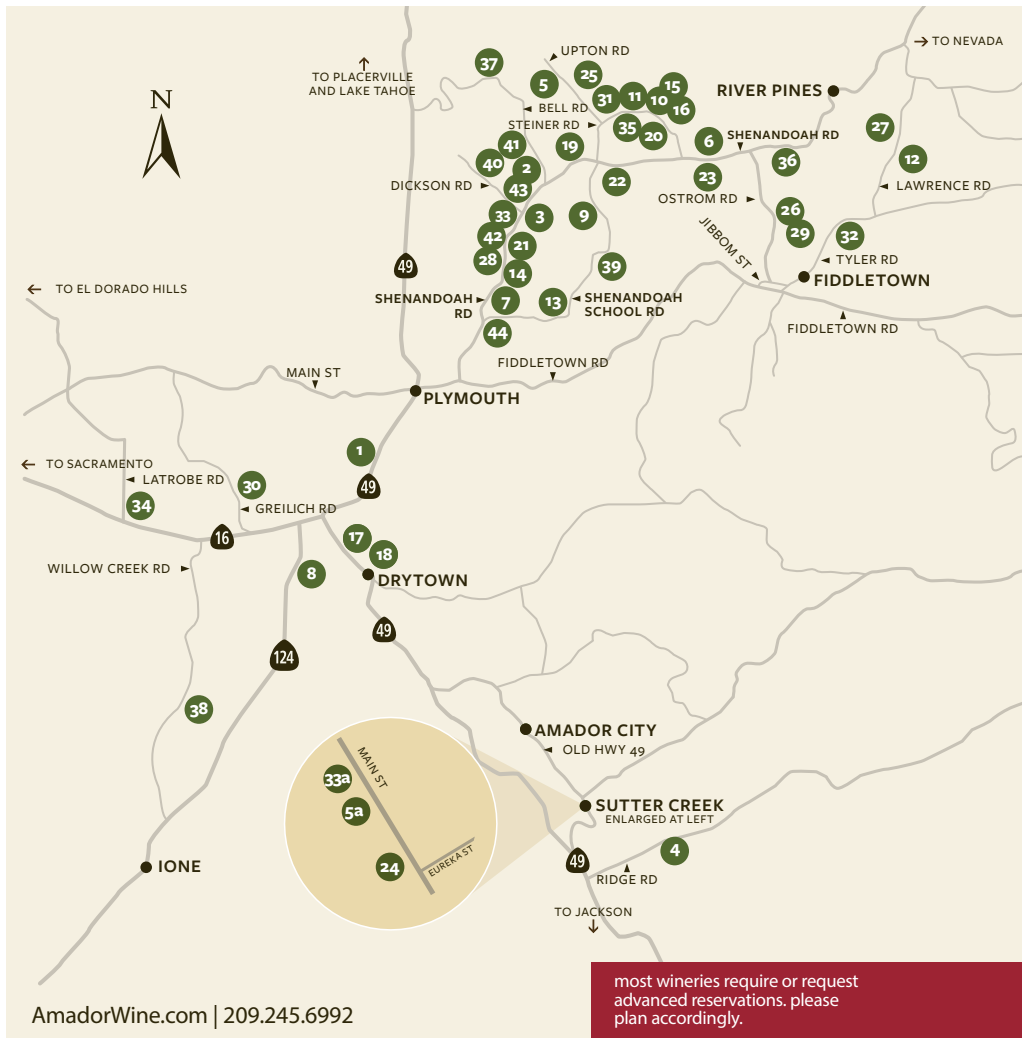

AmadorWine.com | 209.245.6992

- 26 **Lusso Della Terra** | 21390 Ostrom Rd., Fiddletown, Fri–Sun 11AM–5PM
- 27 **Morse Wines and Il Gioiello Winery** | 22355 Lawrence Rd., Fiddletown, Check website or call winery for hours.
- 28 **Paul J. Wines** | 10775 Shenandoah Rd., Plymouth, Thu–Mon 10:30AM–5PM
- 29 **PleinAir Vineyards** | 21090 Ostrom Rd., Fri–Sun 11AM–4:30PM
- 30 **Rancho Victoria** | 16920 Greilich Rd., Plymouth, Daily 11AM–5PM
- 31 **Rombauer Vineyards** | 12225 Steiner Rd., Plymouth, Daily 10AM–5PM
- 32 **Rubidoux Ridge Vineyards** | 15000 Tyler Rd., Fri–Sun 11AM–5PM
- 33 **Scott Harvey Wines** | 10861 Shenandoah Rd., Plymouth, Daily 11AM–5PM
- 33a **Scott Harvey Sutter Creek Tasting Rm.** 79 Main St., Sutter Creek, Daily 11AM–4PM
- 34 **Sera Fina Cellars** | 17000 Latrobe Rd., Plymouth, Thu–Sun 10AM–4PM by appointment only.
- 35 **Shenandoah Vineyards** | 12300 Steiner Rd., Plymouth, Mon–Fri 10AM–5PM
- 36 **Sobon Estate** | 14430 Shenandoah Rd., Plymouth, Daily 10AM–5PM
- 37 **Story Winery** | 10525 Bell Rd., Plymouth, Mon–Thu 12PM–4PM; Fri–Sun 11AM–5PM
- 38 **Tanis Vineyards** | 13120 Willow Creek Rd., Ione, Fri–Sun 10AM–5:30PM; Mon–Thu by appt.
- 39 **Terra d’Oro Winery** 20680 Shenandoah School Rd., Plymouth, Thu–Mon 10AM–4:30PM by appointment only.
- 40 **Terre Rouge / Easton** | 10801 Dickson Rd., Plymouth, Thu–Mon 11AM–4PM
- 41 **TKC Vineyards** | 11001 Valley Dr., Plymouth, Mon–Fri by appointment only. Sat 11AM–5PM; Sun 1PM–5PM
- 42 **Turley Wines Cellars** | 10851 Shenandoah Rd., Plymouth, Thu–Mon 10AM–3PM
- 43 **Vino Noceto** | 11011 Shenandoah Rd., Plymouth, Mon–Fri 11AM–4PM; Sat–Sun 11AM–5PM
- 44 **Wilderotter Vineyard** | 19890 Shenandoah School Rd., Plymouth, Daily 10:30AM–5PM